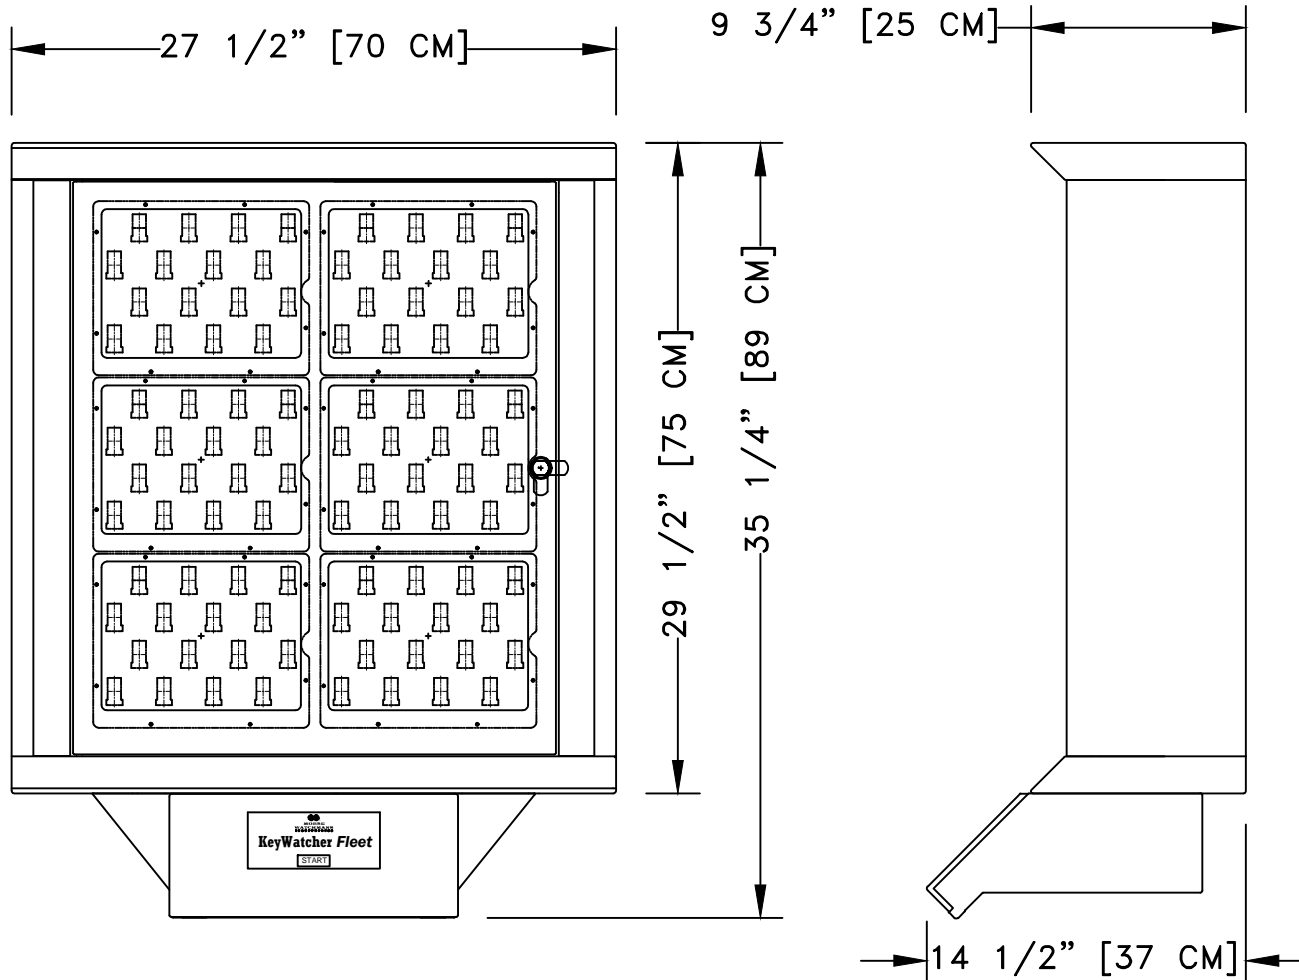

NOTE:
MODULES AVAILABLE
(16, 8, 6 KEYS)

MORSE WATCHMAN®			
KW FLEET SYSTEM			
6 TO 96 KEYS			
SIZE	CAGE CODE	DWG NO.	REV
		4000-096-KWF	
SCALE		SHEET OF	